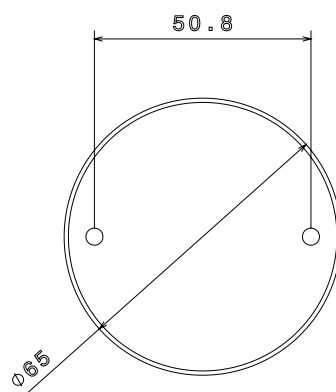

PRODUCT CODE: PLB
PVC CONDUIT CIRCULAR BOX LID

DESCRIPTION

PVC Conduit Circular Box Lid

FINISH

Black

MATERIAL

PVC

PACKAGING

Packed in qty 100

ADDITIONAL NOTES

Manufactured to BS4607 part 1

Isometric view

Top view

Side view